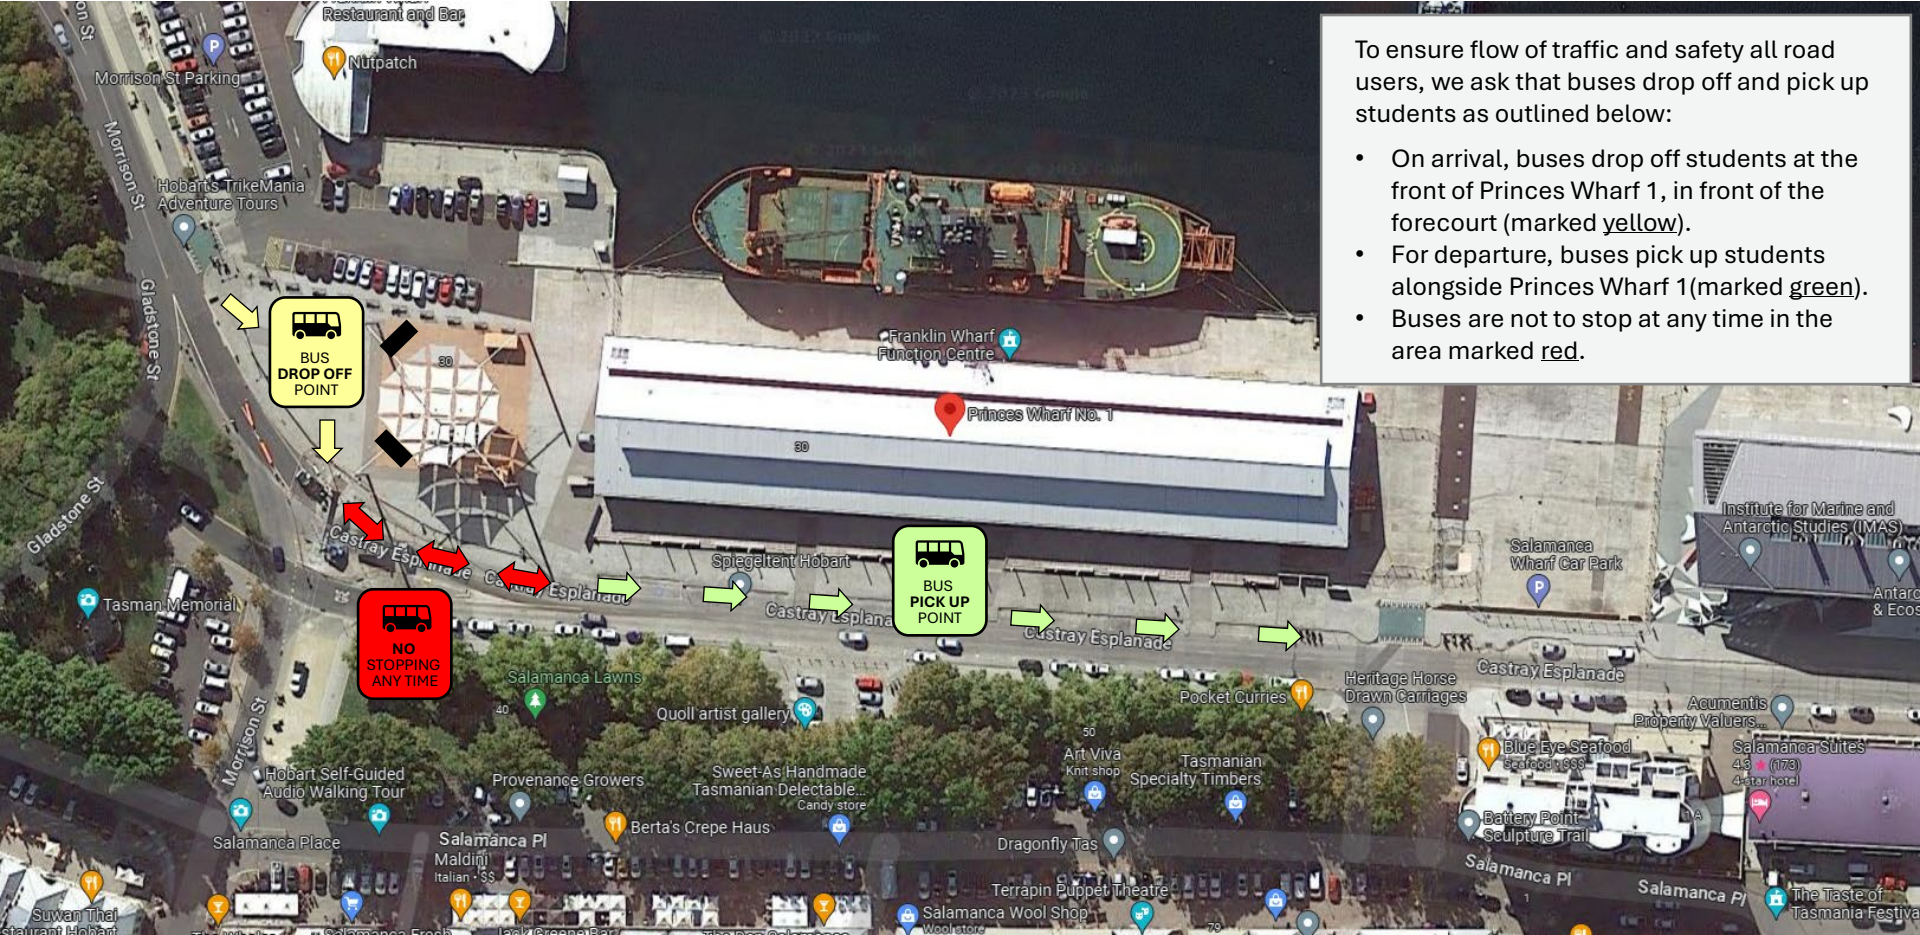

Festival of Bright Ideas 2026 | Princes Wharf 1, Castray Esplanade, Hobart

Bus drop off and pick up locations

To ensure flow of traffic and safety all road users, we ask that buses drop off and pick up students as outlined below:

- On arrival, buses drop off students at the front of Princes Wharf 1, in front of the forecourt (marked yellow).
- For departure, buses pick up students alongside Princes Wharf 1 (marked green).
- Buses are not to stop at any time in the area marked red.